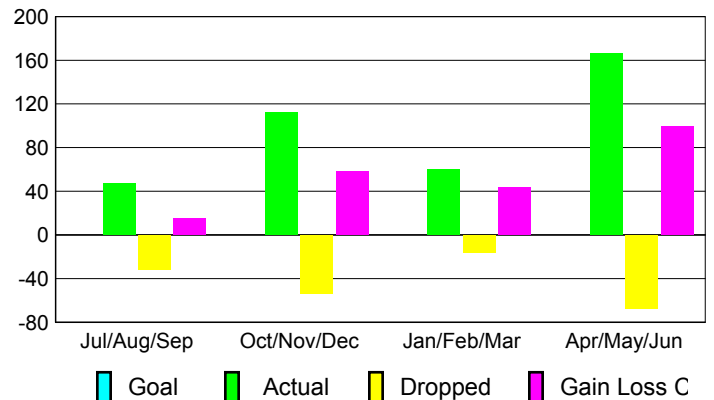

Membership Results 2009-2010

Goal, New, Dropped, Gain/Loss

Comparison of Membership Gain/Loss

Current Year Compared to the Previous Year