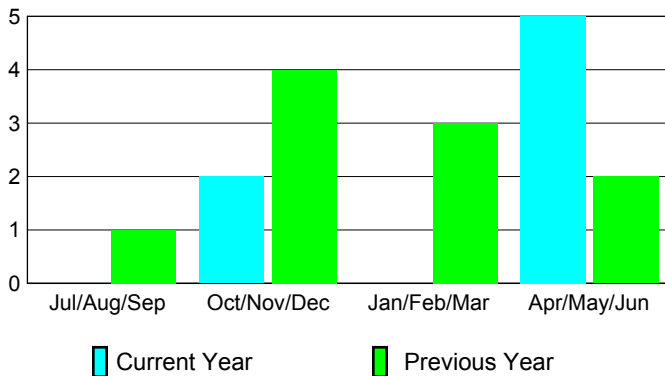

2009-2010 GMT Quarterly Report for District (or Undistricted) **District 20 K1**

GMT: **ED J LECIUS**

Location: **NEW YORK**

GMT CA: **1**

CLUBS

**Club Results
2009-2010**

**Clubs
2008-2009**

Month	New Club Goal	Actual New Clubs	Actual Dropped Clubs	Gain/Loss of Clubs	Gain/Loss of Clubs
Jul/Aug/Sep	0	0	0	0	1
Oct/Nov/Dec	0	2	0	2	4
Jan/Feb/Mar	0	0	0	0	3
Apr/May/June	0	5	0	5	2
Totals	0	7	0	7	10

Club Results 2009-2010

Goal, New, Dropped, Gain/Loss

Comparison of Club Gain/Loss

Current Year Compared to the Previous Year

YTD Status Quo Clubs 2009-2010

Status Quo Clubs Compared to Status Quo Members

MEMBERSHIP