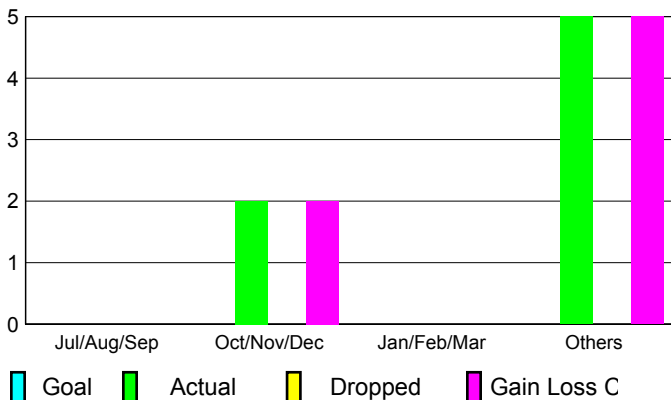

2009-2010 GMT Quarterly Report for District (or Undistricted) **District 20 K1**

GMT: **ED J LECIUS**

Location: **NEW YORK**

GMT CA: **1**

CLUBS

**Club Results
2009-2010**

**Clubs
2008-2009**

Month	New Club Goal	Actual New Clubs	Actual Dropped Clubs	Gain/Loss of Clubs	Gain/Loss of Clubs
Jul/Aug/Sep	0	0	0	0	1
Oct/Nov/Dec	0	2	0	2	4
Jan/Feb/Mar	0	0	0	0	3
Apr/May/June	0	5	0	5	2
Totals	0	7	0	7	10

Club Results 2009-2010

Goal, New, Dropped, Gain/Loss

Comparison of Club Gain/Loss

Current Year Compared to the Previous Year

YTD Status Quo Clubs 2009-2010

Status Quo Clubs Compared to Status Quo Members

MEMBERSHIP