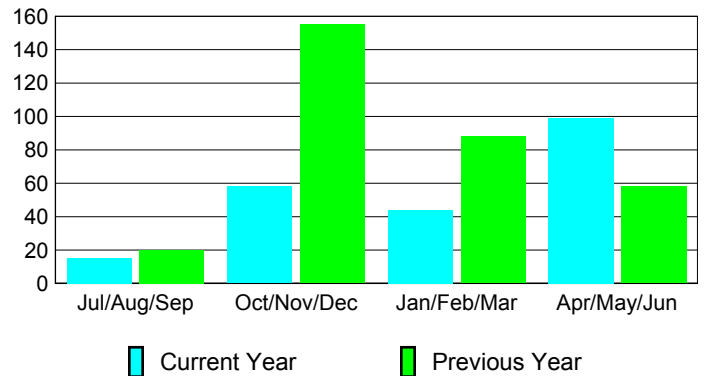

**Membership Results
2009-2010**

**Membership
2008-2009**

Month	Net Memb Goal	Actual New Memb	Actual Dropped Memb	Gain/Loss of Memb	Gain/Loss of Memb
Jul/Aug/Sep	0	47	-32	15	20
Oct/Nov/Dec	0	112	-54	58	155
Jan/Feb/Mar	0	60	-16	44	88
Apr/May/June	0	166	-67	99	58
Totals	0	385	-169	216	321

Membership Results 2009-2010

Goal, New, Dropped, Gain/Loss

Comparison of Membership Gain/Loss

Current Year Compared to the Previous Year

Gender Comparison 2009-2010

Jul/Aug/Sep

Oct/Nov/Dec

Jan/Feb/Mar

Apr/May/June

Male

Female